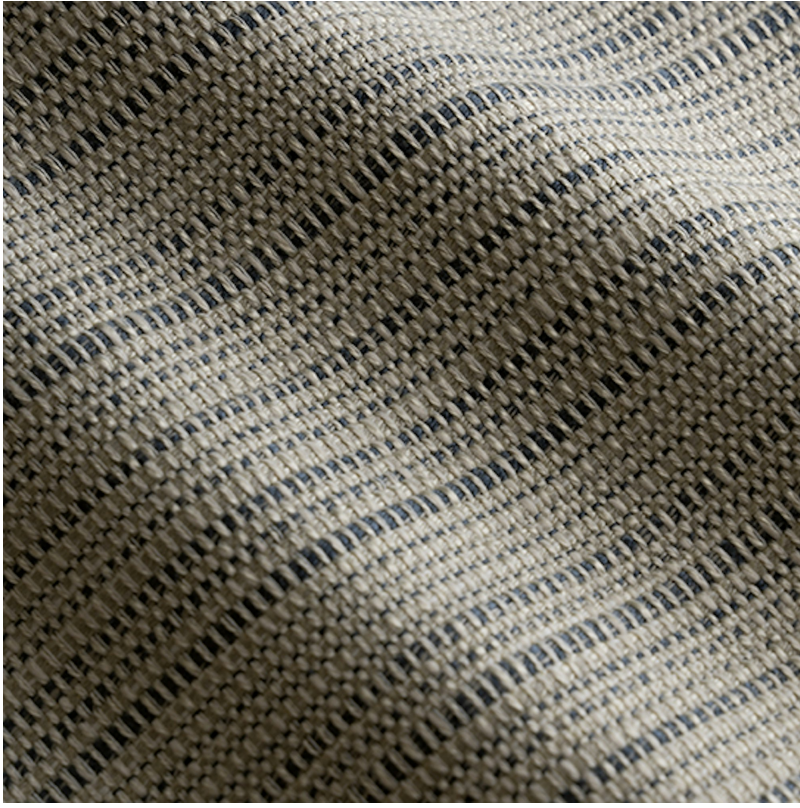

P E R E N N I A L S

Blue Heaven Rock Wall

857-15

DETAILS & SPECS

Abrasion	12,000 Double Rubs
Brush Pill	Class 4
UFAC/NFPA 260	PASS
Width	54 in (137 cm)
Designer	Rose Tarlow
Collection	2023 C Fall: Rose Tarlow
Color Family	Dark Blue
Color	Blue Heaven
Vertical Repeat	3.19 IN (8.1 CM)
Horizontal Repeat	N/A

DESCRIPTION

A chunky textural fabric with a linear linen-like appearance, Rock Wall is offered in both tonal and contrasting colorways. Backing Recommended

All Perennials 100% solution-dyed acrylic fabrics are backed by an industry-leading no-fade guarantee valid for three years from the date of purchase (with the exceptions of prints, which hold a one-year warranty and Cabana™, which holds a five year warranty).