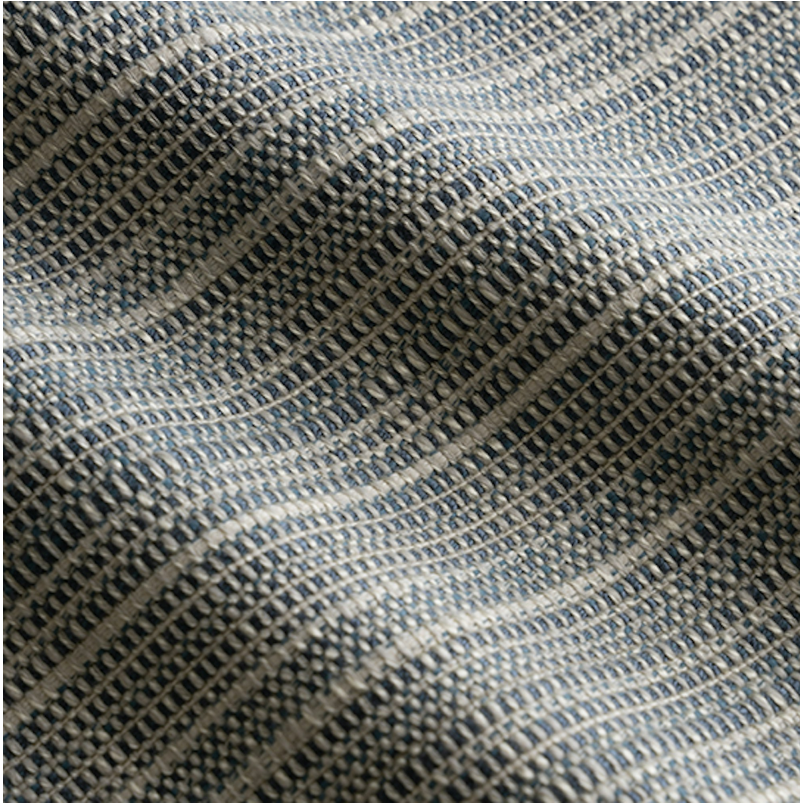

P E R E N N I A L S

Bluestone Rock Wall

857-368

DETAILS & SPECS

Abrasion	12,000 Double Rubs
Brush Pill	Class 4
Width	54 in (137 cm)
Weight	17.4 Oz/sq yd (590 gm/sq m)
Designer	Rose Tarlow
Collection	2023 C Fall: Rose Tarlow
Color Family	Dark Blue
Color	Bluestone
Vertical Repeat	3.19 IN (8.1 CM)
Horizontal Repeat	N/A

DESCRIPTION

A chunky textural fabric with a linear linen-like appearance, Rock Wall is offered in both tonal and contrasting colorways. Backing Recommended

Perennials 100% solution-dyed acrylic fabrics and rugs are backed by a no-fade warranty valid for five years from the date of purchase; All additional Perennials products (including Hi 'n Dri) constructed of other solution-dyed fibers are guaranteed against fading for three years.