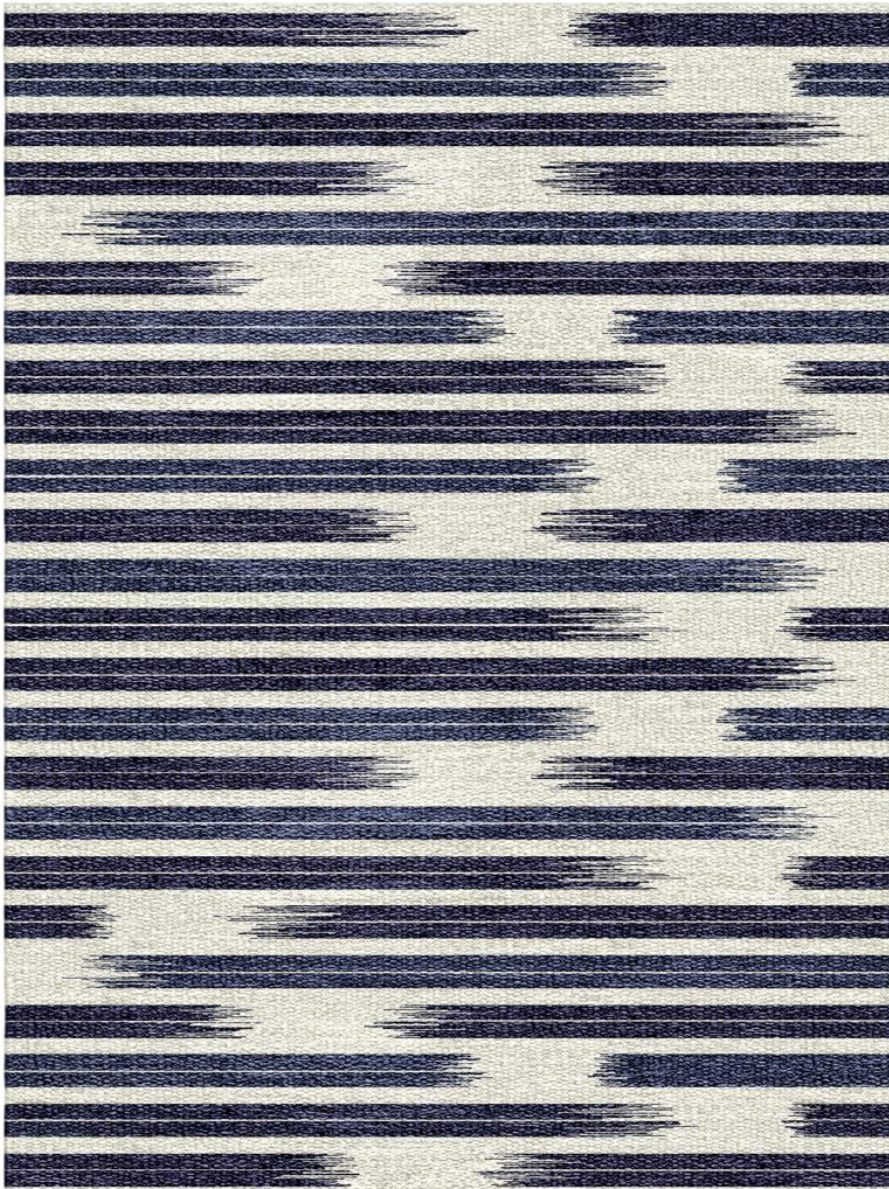

PERENNIALS®

LUXURY PERFORMANCE FABRICS

Lucky Streak Flatwoven

BLUE JEAN

FW213-501-0810

Lucky Streak Flatwoven

Construction Flatwoven

Colorway Blue Jean

Collection 2013 B Fall

Perennials' Flatwoven artisanal rugs feature exceptional designs, subtle color blending and an unbelievably soft feel. They include binding on the horizontal edges and the selvages are left visible to show the craftsmanship of each handwoven rug. These rugs are ideal for use indoors or out.

Pom Colors

2

62

95