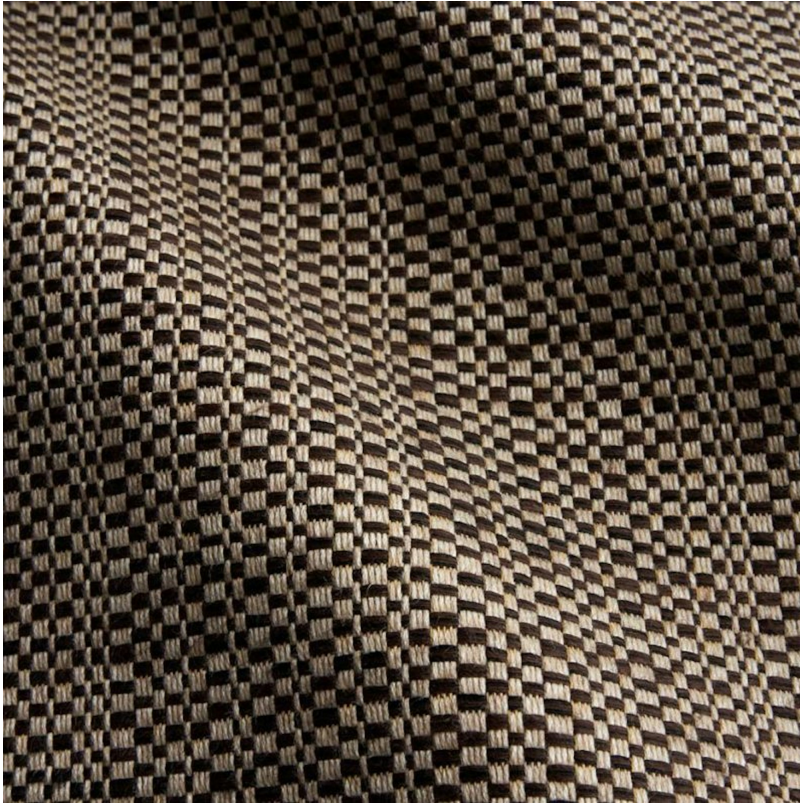

## Chocolate Raffia

210-11

### DETAILS & SPECS

Abrasion	22,000 double rubs
Brush Pill	Class 3
Width	54 in (137 cm)
Weight	14.6 oz/sq yd (496 gm/sq m)
Designer	Clodagh
Collection	2011 A Spring: Color Pops
Color Family	Brown
Color	Chocolate
Vertical Repeat	N/A
Horizontal Repeat	4.13 IN (10.5 CM)