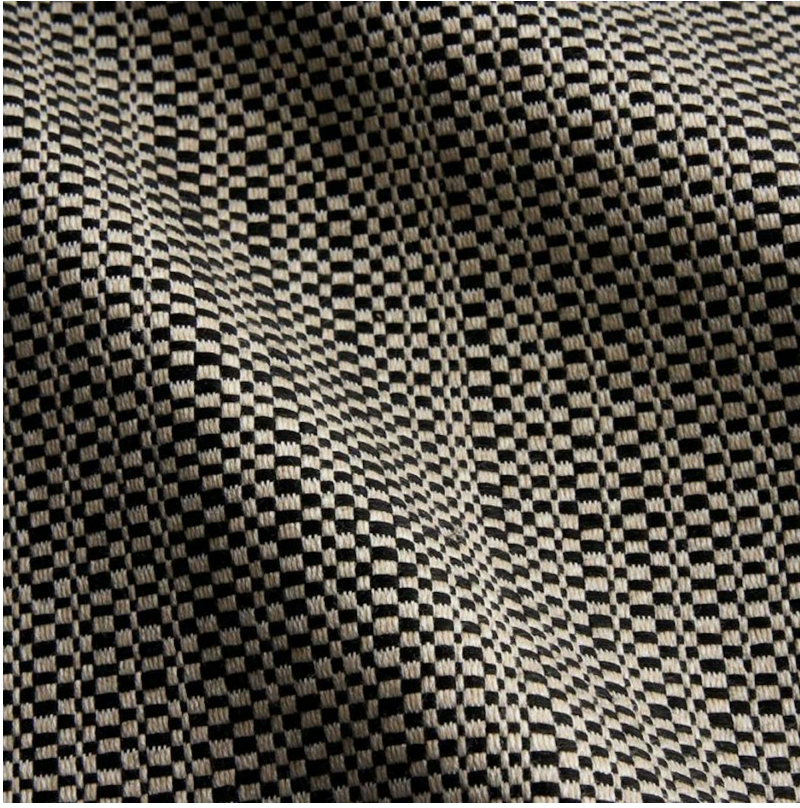

P E R E N N I A L S

Noir Raffia

210-16

DETAILS & SPECS

Abrasion	22,000 double rubs
Brush Pill	Class 3
Width	54 in (137 cm)
Weight	14.6 Oz/sq yd (496 gm/sq m)
Designer	Clodagh
Collection	2009 B Summer: Clodagh
Color Family	Black
Color	Noir
Vertical Repeat	N/A
Horizontal Repeat	4.13 IN (10.5 CM)

DESCRIPTION

Raffia is a popular, natural-look fabric. Performance finish with acrylic backing.

Perennials 100% solution-dyed acrylic fabrics and rugs are backed by a no-fade warranty valid for five years from the date of purchase; All additional Perennials products (including Hi 'n Dri) constructed of other solution-dyed fibers are guaranteed against fading for three years.