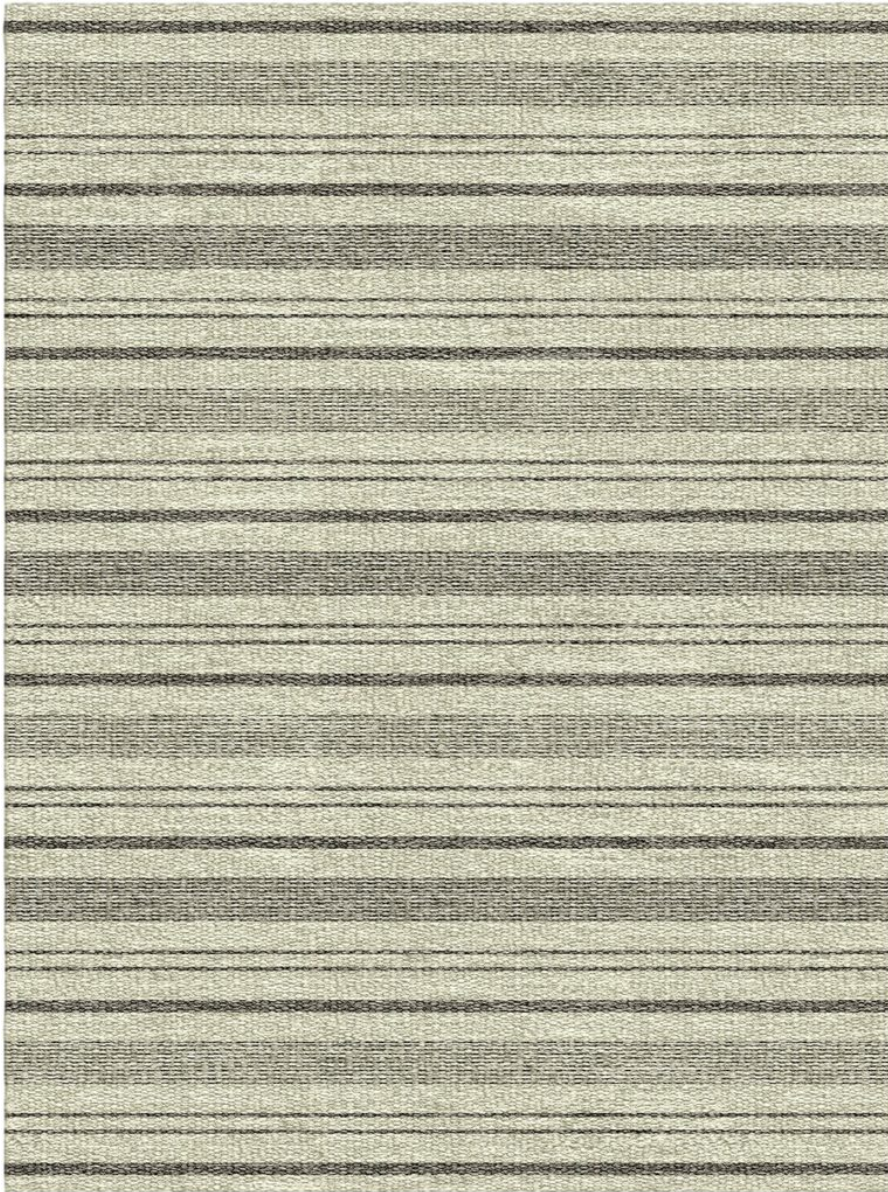

Line Dance Flatwoven

PUMICE

FW204-208

Line Dance Flatwoven

Construction Flatwoven

Colorway Pumice

Collection 2014 B Fall

Perennials' Flatwoven artisanal rugs feature exceptional designs, subtle color blending and an unbelievably soft feel. They include binding on the horizontal edges and the selvages are left visible to show the craftsmanship of each handwoven rug. These rugs are ideal for use indoors or out.

Pom Colors

10

92