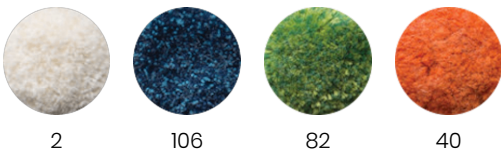

P E R E N N I A L S

BLUEBERRY

Splat Tibetan Knot

TK303-213

DETAILS & SPECS

Designer	Studio
Construction	Tibetan Knot
Colorway	BLUEBERRY
Collection	2015 A Spring

Pom Colors

DESCRIPTION