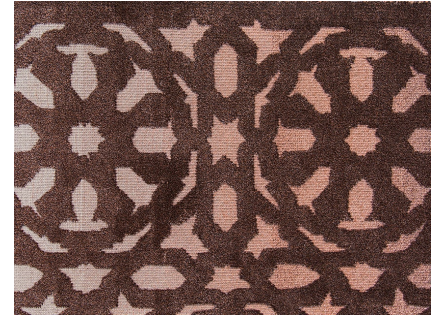

## Skylight Drop Stitch

SPICE

**DS406-340**

Skylight Drop Stitch

**Designer** Lori Weitzner

**Construction** Dropstitch

**Colorway** SPICE

**Collection** 2018 B Fall: Lori Weitzner

Unique hand-knotted rugs combine the texture of a flatwoven with soft pile for a subtle drop stitch pattern.

### Pom Colors

1550 2201 2195 1705