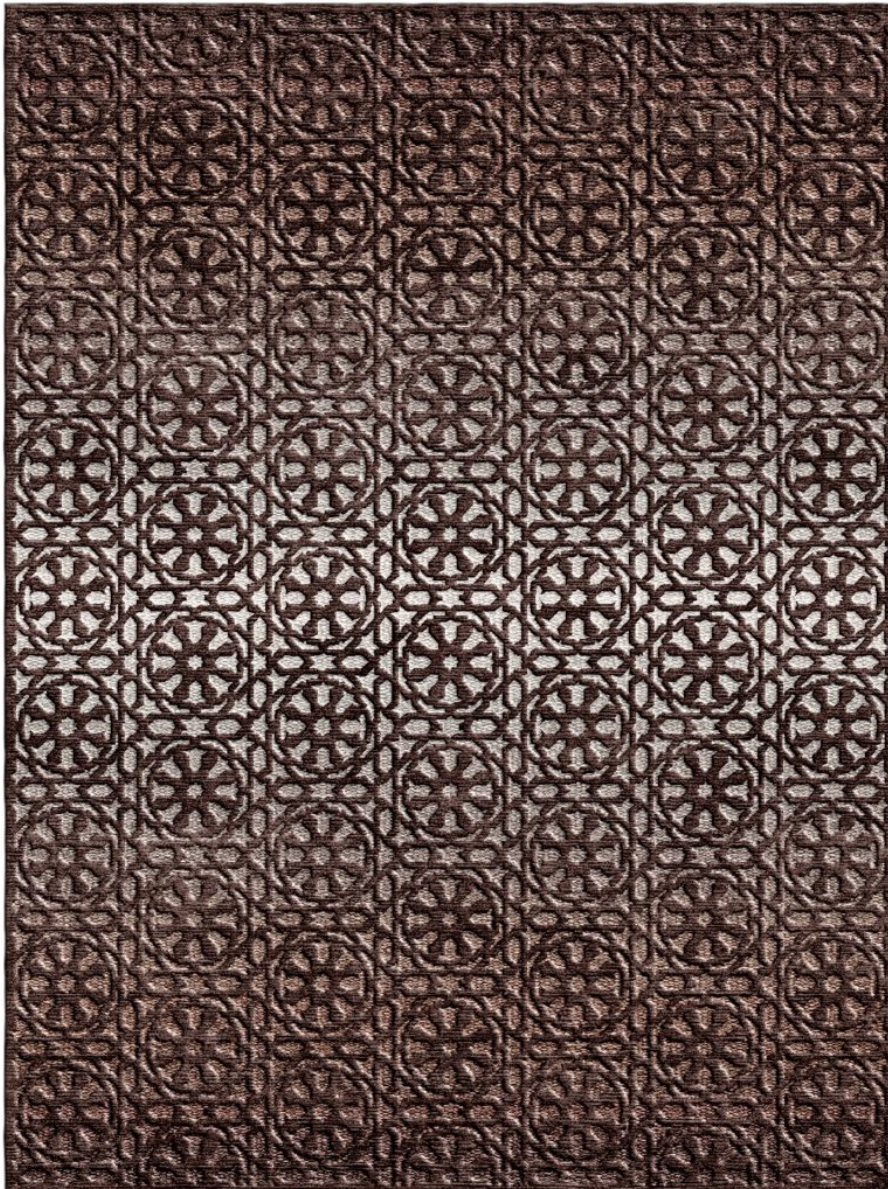

## Skylight Drop Stitch

SPICE

**DS406-340**

Skylight Drop Stitch

**Designer** Lori Weitzner

**Construction** Dropstitch

**Colorway** SPICE

**Collection** 2018 B Fall: Lori Weitzner

Unique hand-knotted rugs combine the texture of a flatwoven with soft pile for a subtle drop stitch pattern.

### Pom Colors

1550 2201 2195 1705