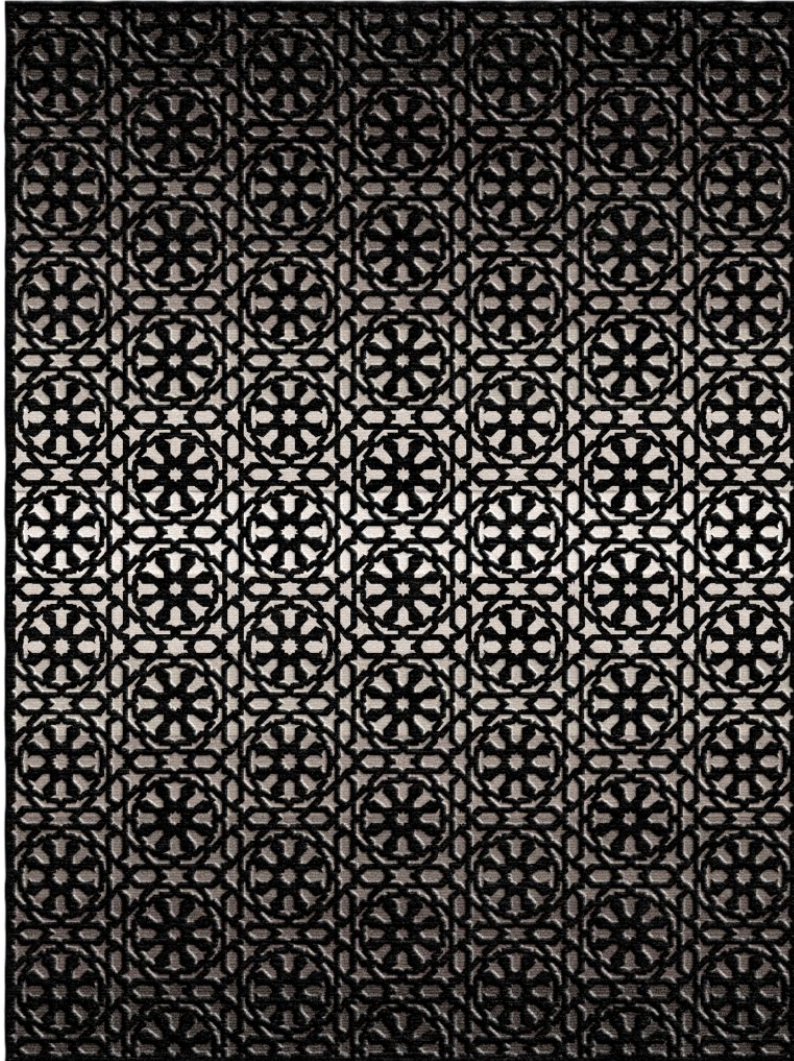

## NIGHT SHADOWS

### Skylight Drop Stitch

DS406-336

#### DETAILS & SPECS

Designer	Lori Weitzner
Construction	Dropstitch
Colorway	NIGHT SHADOWS
Collection	2018 B Fall: Lori Weitzner

---

#### DESCRIPTION

Unique hand-knotted rugs combine the texture of a flatwoven with soft pile for a subtle drop stitch pattern.