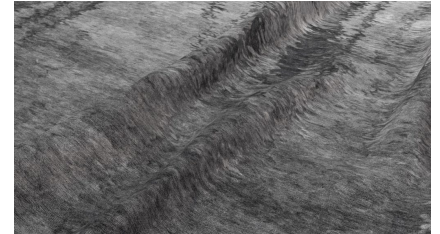

Echo Tibetan Knot

CHARCOAL

TK369-192-0912

Echo Tibetan Knot

Designer Martyn Thompson

Construction Tibetan Knot

Colorway CHARCOAL

Collection 2018 A Spring: Martyn
Thompson

Hand knotted, 80 knots per square inch.

Pom Colors

290

162

78

67