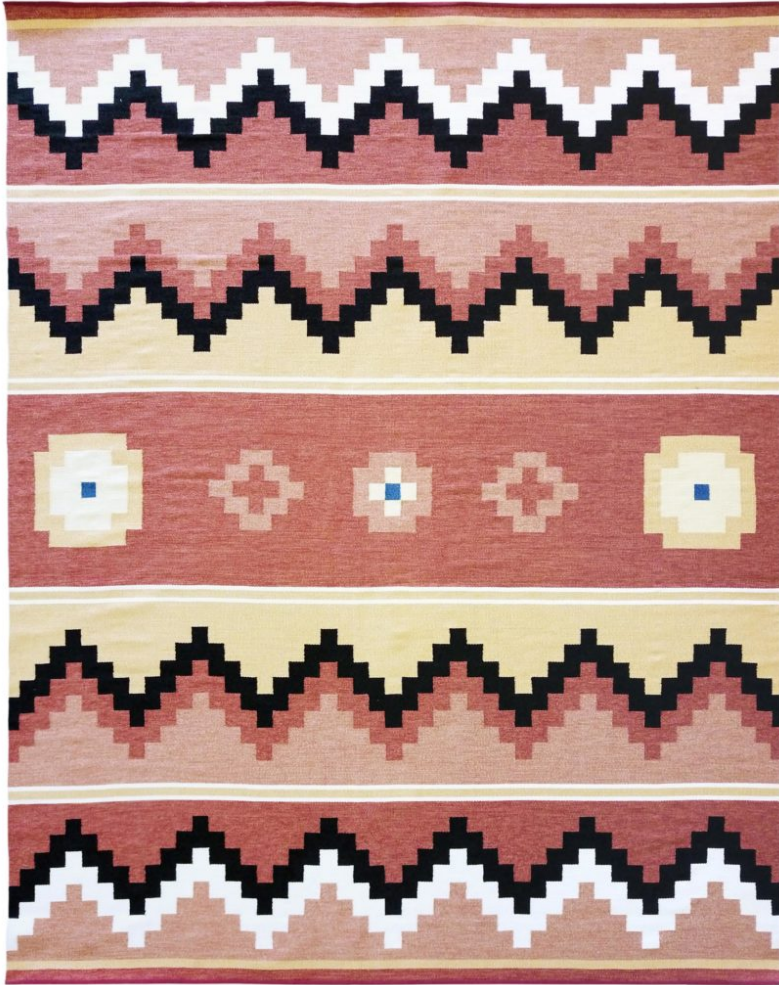

P E R E N N I A L S

RED ROCK

Southwestern II Flatwoven

FW232-313

DETAILS & SPECS

Designer	Studio
Construction	Flatwoven
Colorway	RED ROCK

DESCRIPTION

Perennials' Flatwoven artisanal rugs feature exceptional designs, subtle color blending and an unbelievably soft feel. They include binding on the horizontal edges and the selvages are left visible to show the craftsmanship of each handwoven rug. These rugs are ideal for use indoors or out.