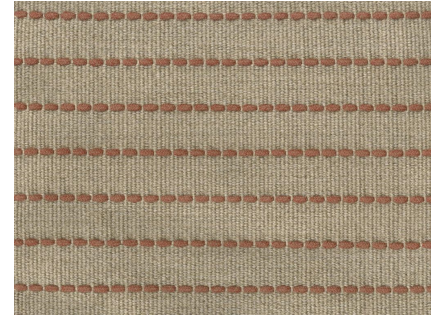

P E R E N N I A L S[®]

LUXURY PERFORMANCE FABRICS

Needlepoint Flatwoven

SUNSET

FW244-12-0810

Needlepoint Flatwoven

Designer Vincent Van Duysen

Construction Flatwoven

Colorway SUNSET

Collection 2021 B Fall: Vincent van Duysen

Perennials' Flatwoven artisanal rugs feature exceptional designs, subtle color blending and an unbelievably soft feel. They include binding on the horizontal edges and the selvages are left visible to show the craftsmanship of each handwoven rug. These rugs are ideal for use indoors or out.