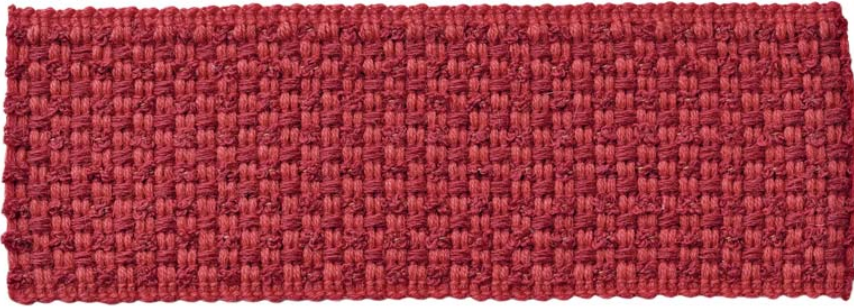

# P E R E N N I A L S<sup>®</sup>

LUXURY PERFORMANCE FABRICS

---

## Borderline

GERANIUM RED

**BL-75**

Borderline

**Color** Geranium Red

**Width** 1 5/8 IN (4.1 CM)

The perfect finishing touch. Perennials trims are made from the same 100% solution-dyed acrylic as our fabrics, making them fade resistant, mildew and mold resistant, and easy to maintain.