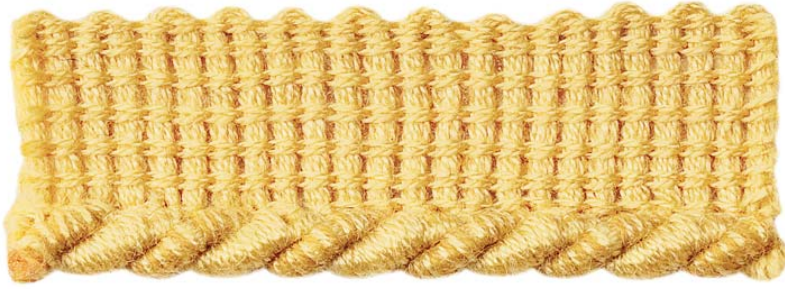

# P E R E N N I A L S<sup>®</sup>

LUXURY PERFORMANCE FABRICS

## Spiral Cord

SUNSHINE

**SC-130**

Spiral Cord

**Color** Sunshine

**Width** 3/16 IN (0.5 CM)

The perfect finishing touch. Perennials trims are made from the same 100% solution-dyed acrylic as our fabrics, making them fade resistant, mildew and mold resistant, and easy to maintain.